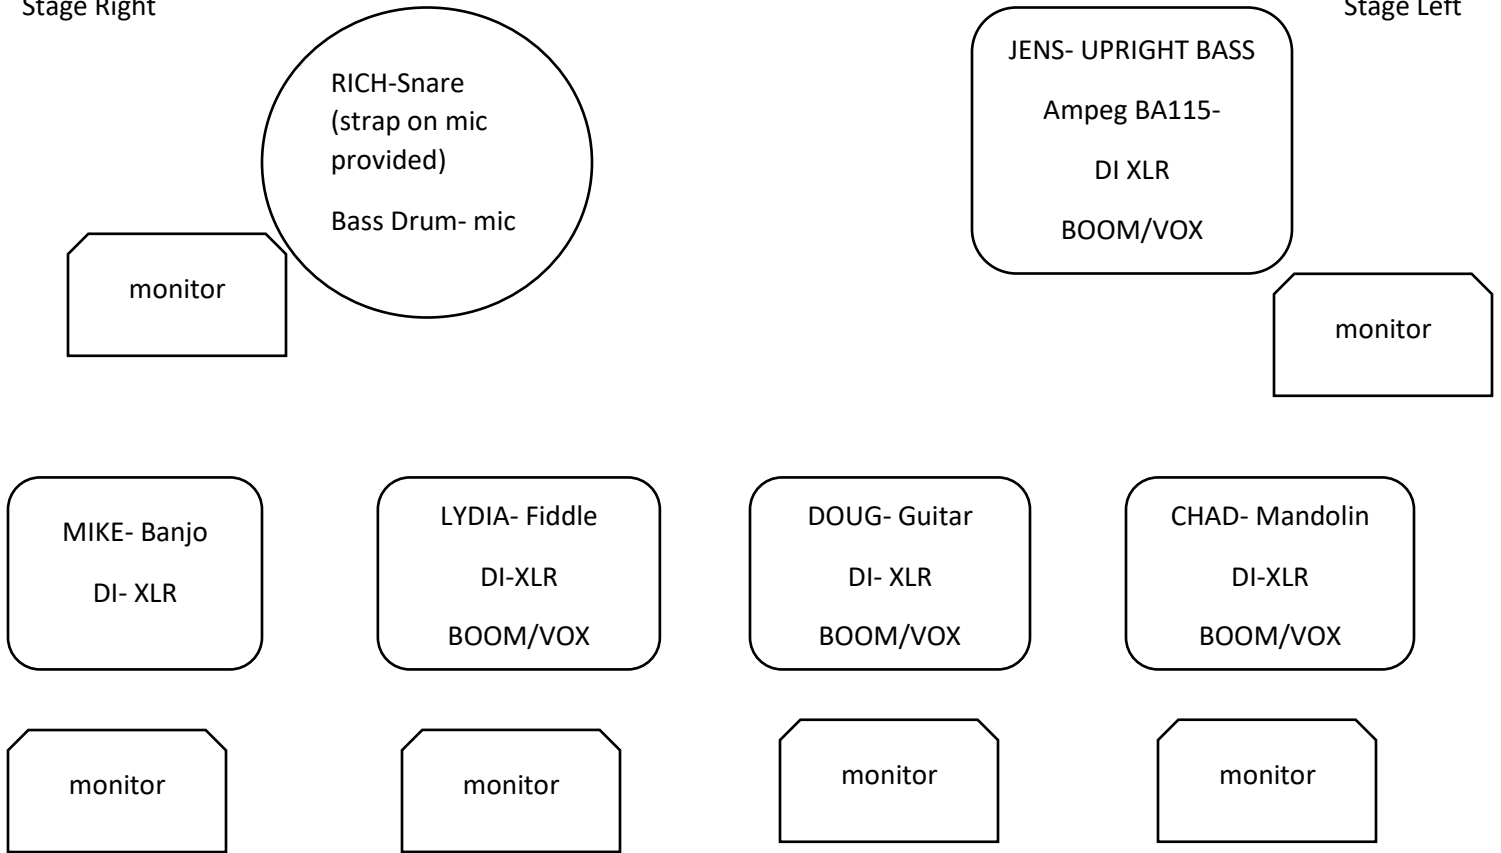

# Lineage Stage Plot

Band Provides- 1 Vox mic for Doug, each individual DI, Snare mic, Bass Amp

Band Needs- Access to 120vAC power, stage right, left, Bass Amp  
-Phantom power (48v) for all DI

Stage Right

Stage Left

Audience